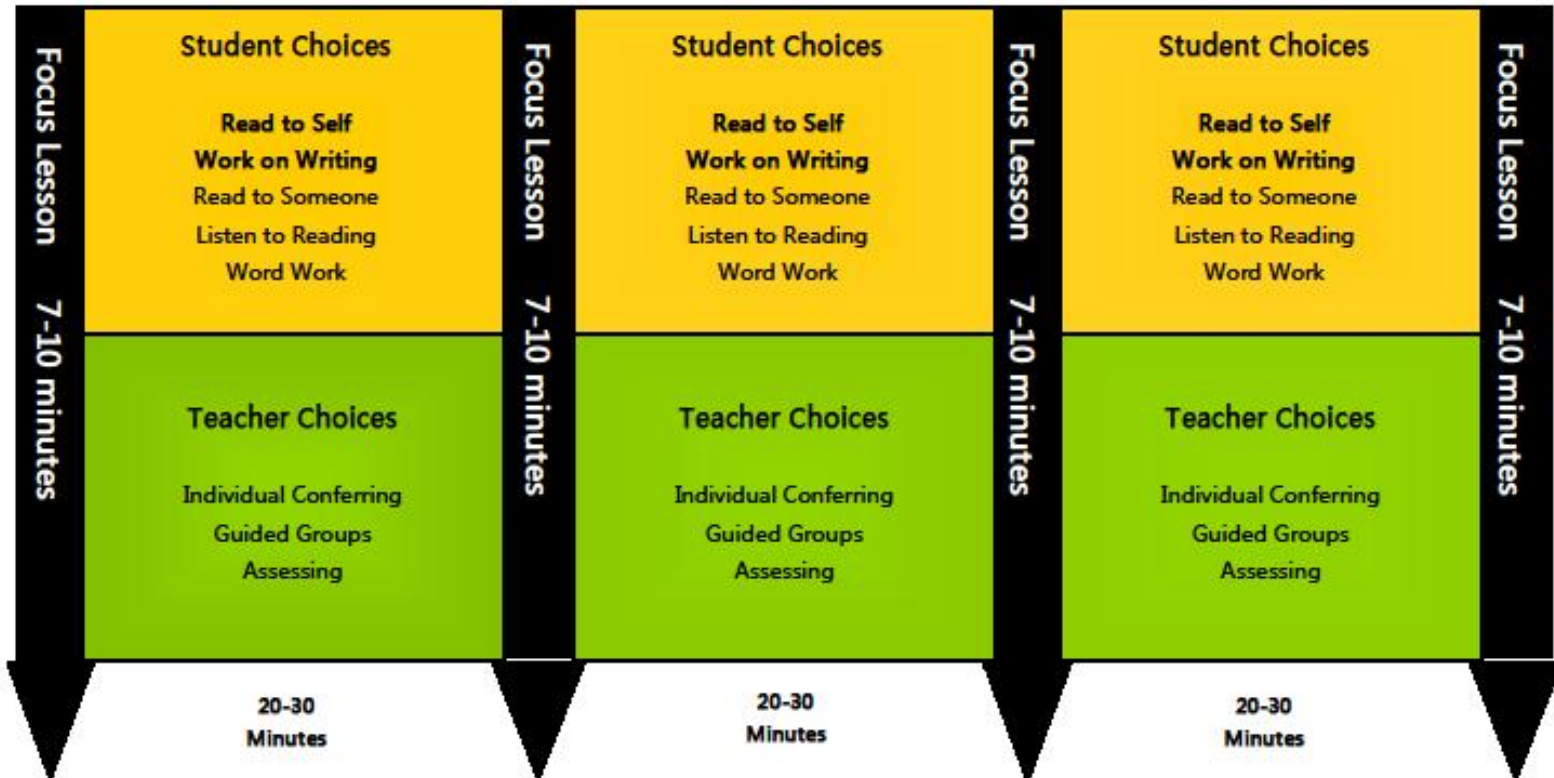

# Structure of Daily 5 and CAFE

1 Guided Group  
3-4 Individual Conferences

1 Guided Group  
3-4 Individual Conferences

1 Guided Group  
3-4 Individual Conferences